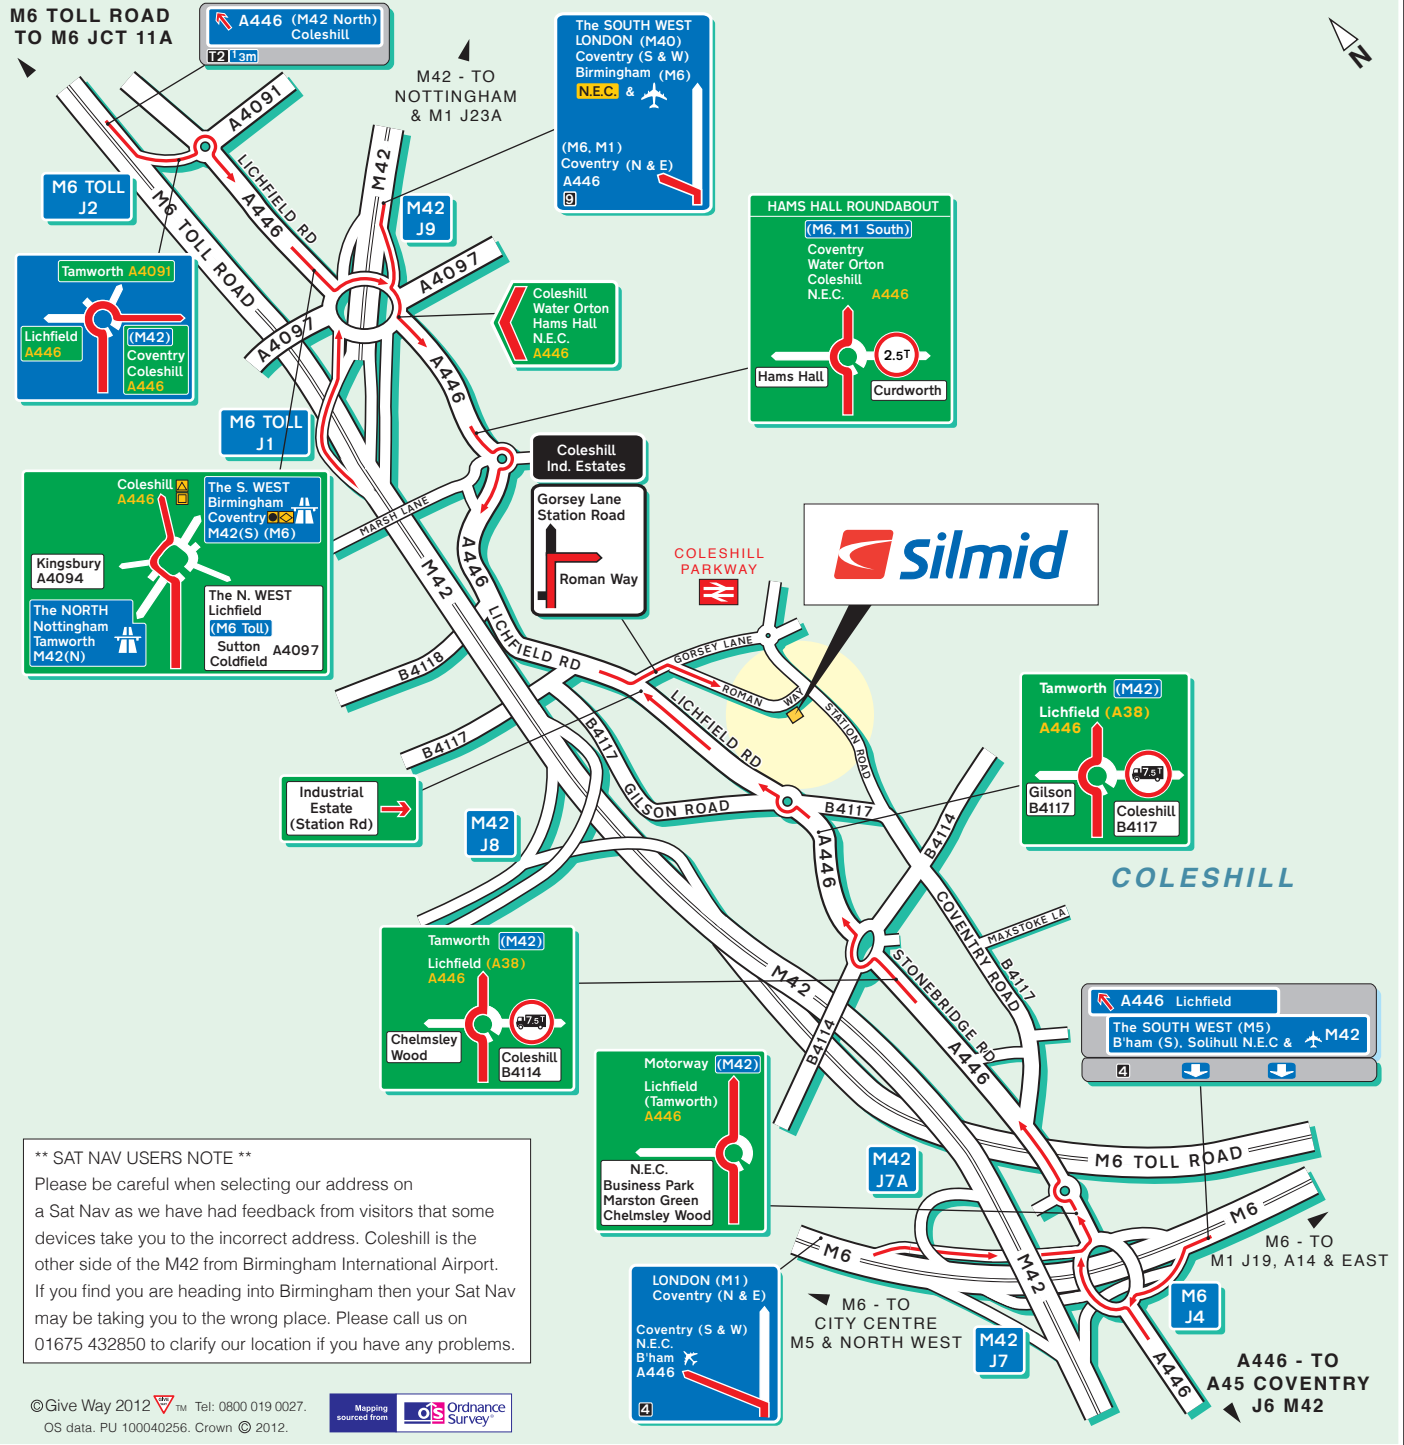

Public Transport

By Rail, Coleshill Parkway Station

Approximately 10 minutes walk
International Train Station
Located by NEC/International Airport.

For information on train times and operators call National Rail Enquiries on 08457 48 49 50.

By Air, Birmingham International Airport

**** SAT NAV USERS NOTE ****
Please be careful when selecting our address on a Sat Nav as we have had feedback from visitors that some devices take you to the incorrect address. Coleshill is the other side of the M42 from Birmingham International Airport. If you find you are heading into Birmingham then your Sat Nav may be taking you to the wrong place. Please call us on 01675 432850 to clarify our location if you have any problems.